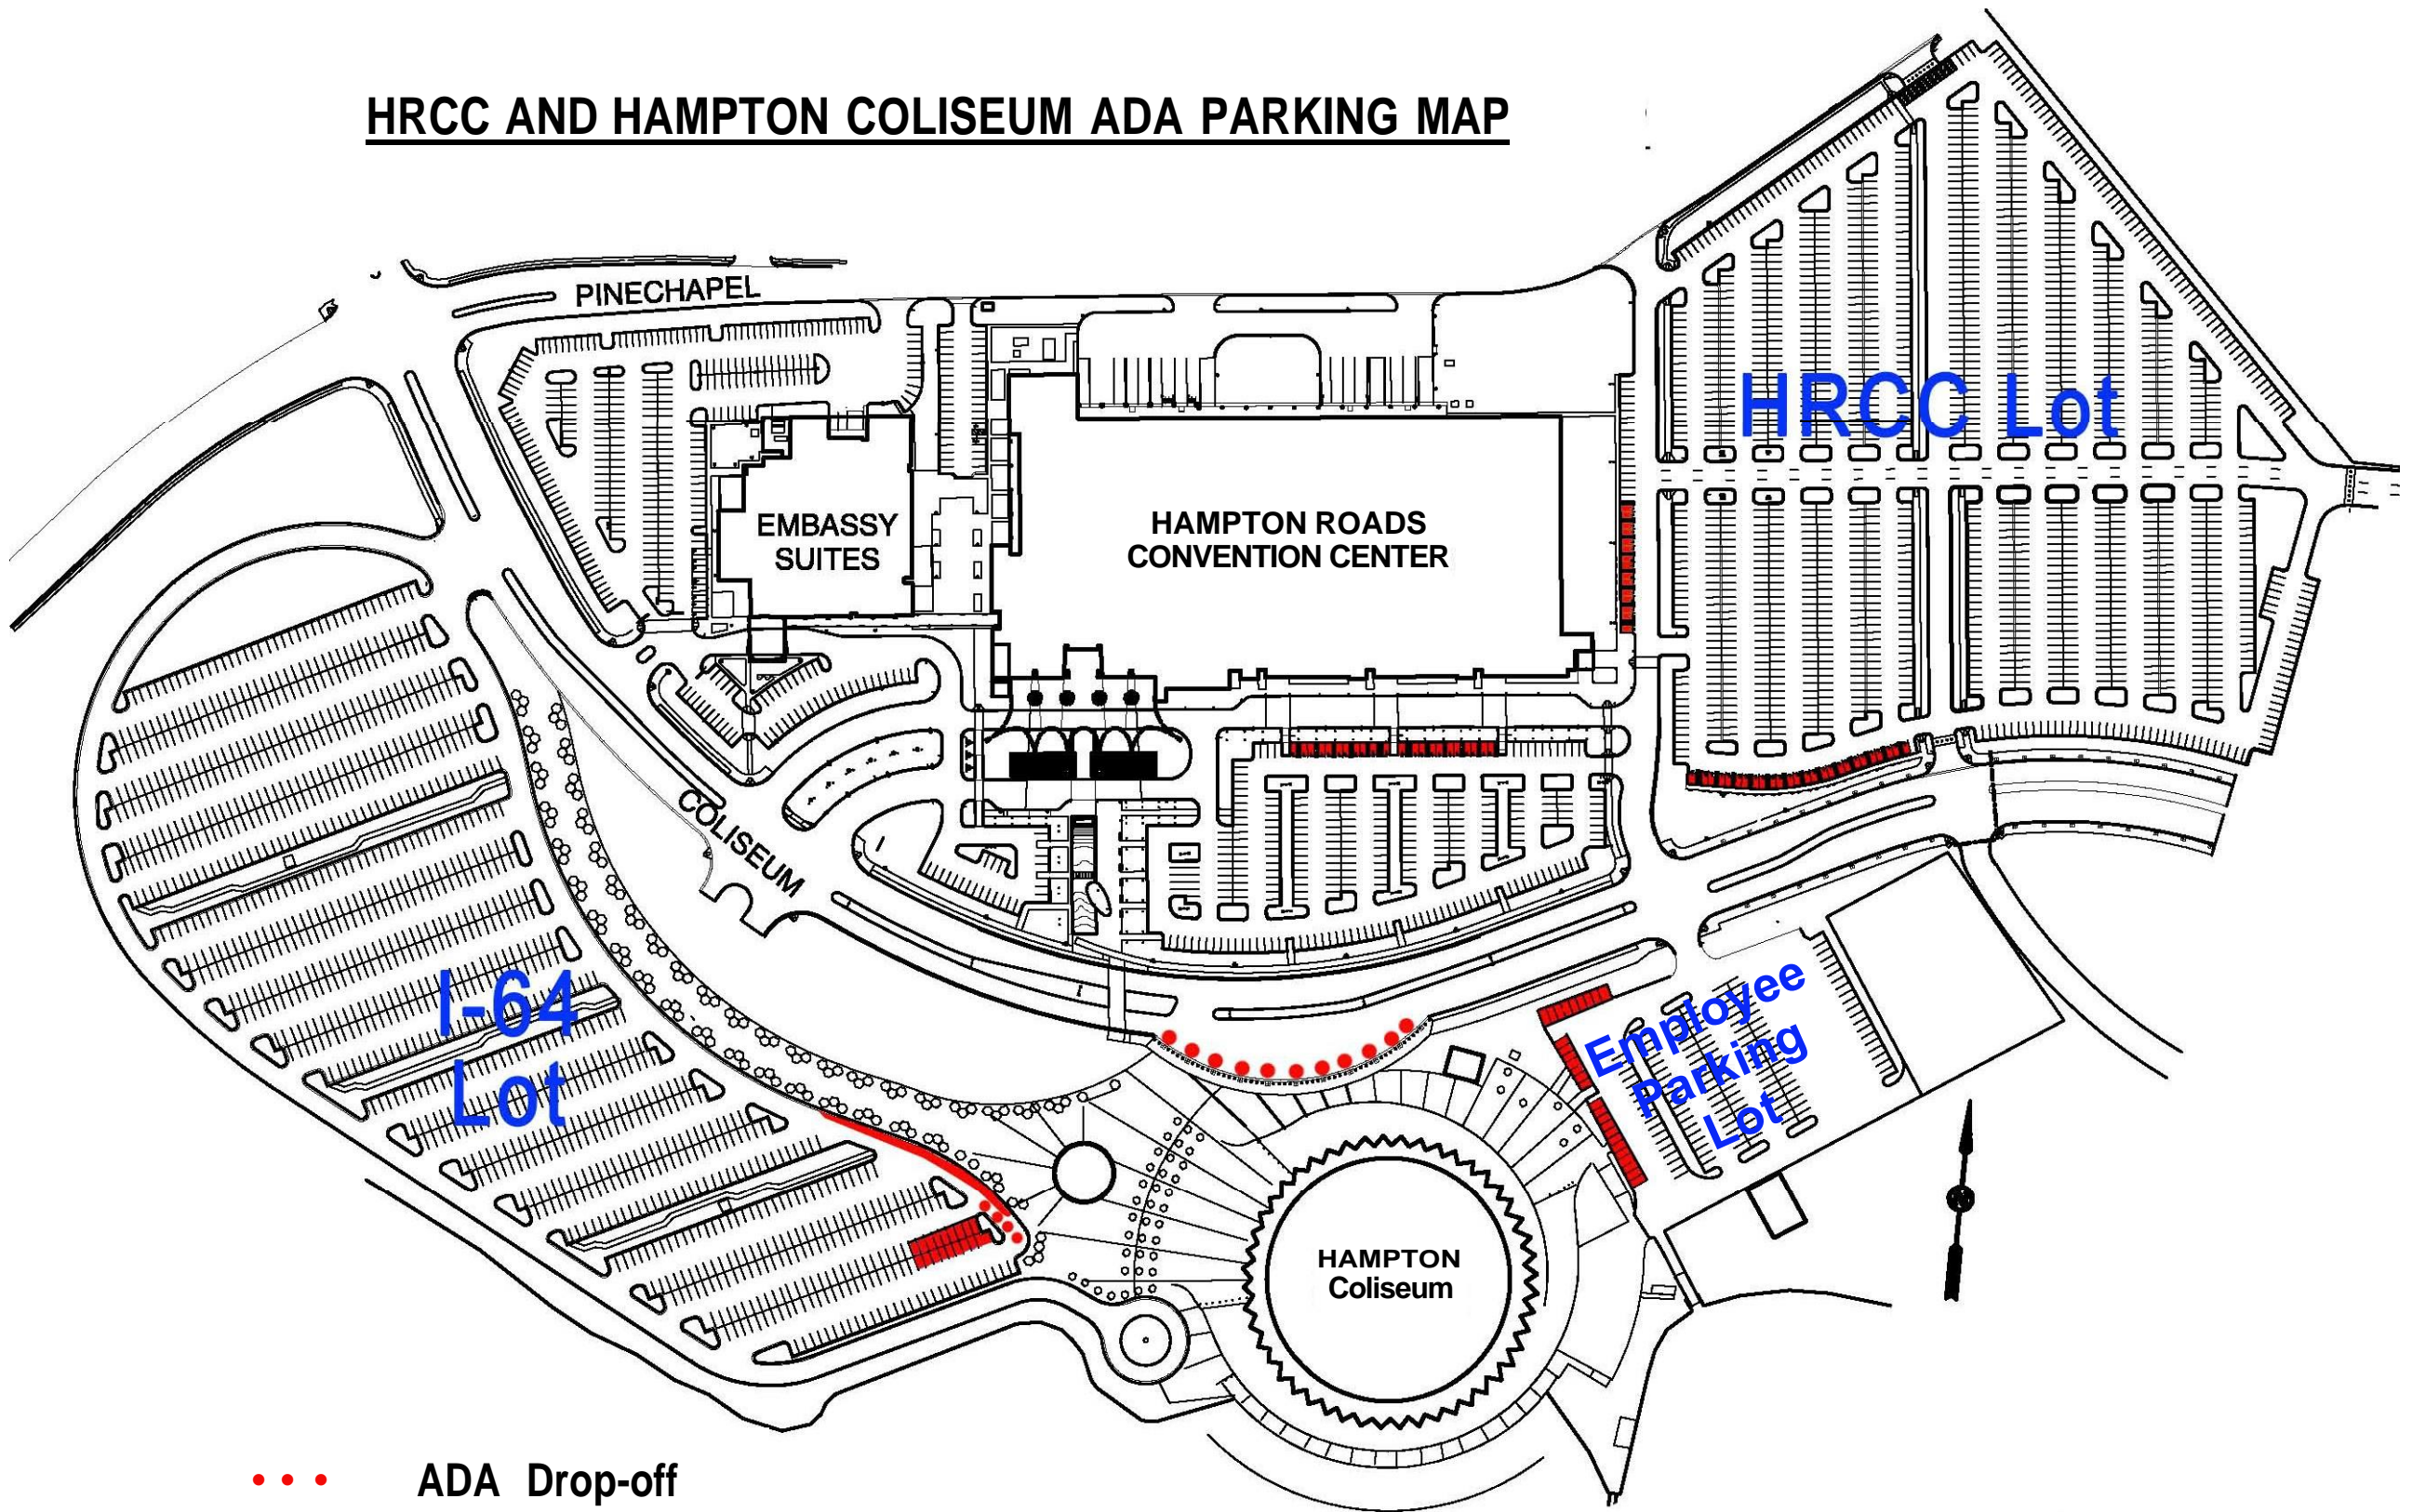

# HRCC AND HAMPTON COLISEUM ADA PARKING MAP

••• ADA Drop-off

— ADA Parking

Not all lots are open at all times. For Coliseum events, under most circumstances the 'I-64 lot' will be the first lot to open.